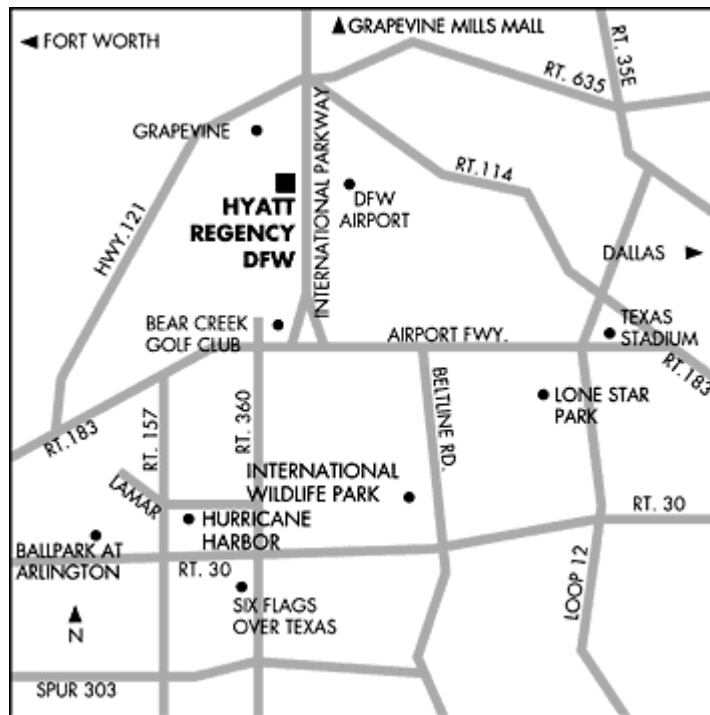

Hyatt DFW Airport
International Parkway
P.O. Box 619014
Dallas, Texas
75261 USA

Tel: +1 972 453 1234
Fax: +1 972 456 8668

Hotel Directions

From Dallas / Fort Worth Airport Terminals:

Use the hotel's complimentary shuttle.

From the Dallas / Fort Worth Metroplex:

Follow signs to DFW Airport, enter through the Toll Plaza to International Parkway, exit Terminal C, Hyatt Regency Hotel. The hotel entrance is on the right, directly across from Terminal C, Gates 26-39.